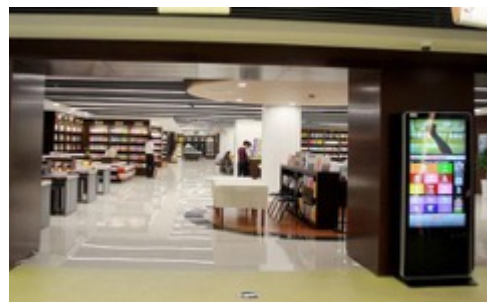

Abjen

AP SERIES

Product Introduction

OVERVIEW

- As the new generation of intelligent equipment, LED advertising board (Absen Poster) constitutes a complete advertising broadcast system through terminal software control, network information transmission and multimedia terminal display. It can display pictures, texts, videos, small plug-ins (weather, exchange rate, etc.) and other multimedia materials.
- Compared with traditional print and sticker advertisements, the Poster has a natural advantage – **INTERACTIVITY!**
- With the development of digital signage, the advertising machine, as a new type of media, is growing at a rapid pace. Aiming at office buildings, shopping malls, banks, supermarkets, hotels, exhibition halls, communities, transportation hubs and other public places or crowded areas, the Poster can greatly improve the information delivery.

Corporate

Hotel

Retail

Public Spaces

Transportation Hubs

ADVANTAGES

Ultra Light - Ultra Thin

- At 28kg – the solution is 36% lighter than conventional LCD advertising solutions

High Brightness - Wide Color Gamut

- LED self-illumination, 4 times brightness than LCD and Rear Projection Display System
- 110% NTSC color gamut, wider color range, vivid color performance

ADVANTAGES

Multi Scenario Application